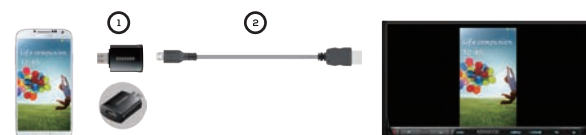

- 1 Samsung MHL 11pin to 5pin Adapter
  * Only Galaxy requires this adapter
- 2 Kenwood MHL - HDMI Cable
  KCA-MH100
  Transfer Audio / Video & Charging

* In case of Samsung Galaxy S5, S4 and S3.