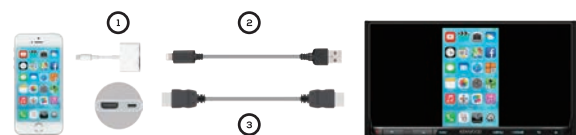

KCA-WL100
Miracast Dongle

KCA-MH100
MHL HDMI Cable

KCA-HD100
HDMI Cable

The required accessories for Apple iPhone 5 / 5c / 5s / 6 / 6 Plus

- 1 Apple Lightning Digital AV Adapter
- 2 Kenwood Lightning to USB Cable
KCA-iP103 Charging
- 3 Kenwood HDMI Cable
KCA-HD100 Transfer Audio / Video