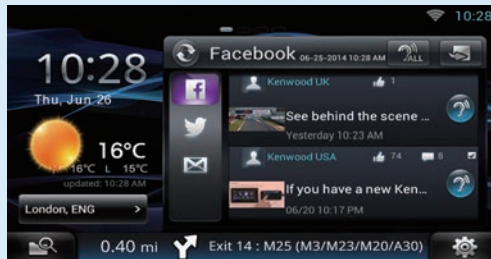

NETWORK

Pre-installed applications

Use pre-installed social media applications; Facebook and Twitter to connect with your friends. In addition the advanced AV browser can play streaming videos.