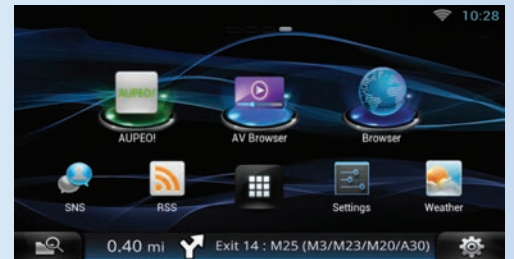

NETWORK

Pre-installed applications

Use pre-installed social media applications; Facebook and Twitter to connect with your friends. In addition the advanced AV browser can play streaming videos.