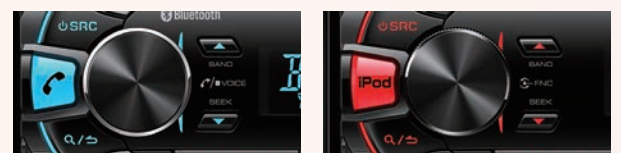

KMM-303BT

Bluetooth / iPod / USB Receiver

KMM-BT35

Bluetooth / iPod / USB Receiver

VARIABLE COLOUR ILLUMINATION

You can select a preset colour or create your own to match the dashboard lighting or your mood of the day.

KMM-361SD

SD / iPod / USB Receiver

DIRECT KEY

Kenwood's receivers feature a prominent Direct Key to improve operability. Phone or iPod, and Folder up/down are supported for the main feature of each receiver.

SD PLAYBACK

Play music files stored on a SD card with the SD function featured on KMM-361SD. SDHC is supported up to 32GB.

KMM-264

iPod / USB Receiver

FLAC PLAYABILITY

FLAC (Free Lossless Audio Codec) is a music compression format specifically designed for audio lovers, having smaller file sizes but without the loss of quality. Kenwood is the first manufacturer to step into the quality sound of FLAC in the car audio industry.