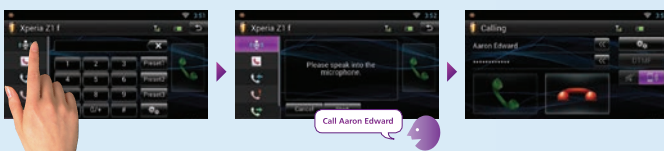

DNX525DAB

7.0" WVGA Navigation System for Volkswagen/Seat/Skoda

PARTIAL REMOVABLE FACEPLATE 	WIRELESS MIRRORING READY 	TRUE MIRRORING READY 	2 Phones SWITCHABLE HANDS FREE
SIRI EYES FREE 	Drive EQ 		

PERFECT FIT SOLUTION

DNX715WDAB is a navigation system with a dedicated 200mm front panel.

DNX525DAB is designed to match the dashboard of Volkswagen, Seat and Skoda vehicles.

BLUETOOTH

Voice Dialling / Siri Eyes Free

The Kenwood receiver will allow the voice dialling feature found on most smartphones to work through Bluetooth.

2 Phones Switchable Hands Free

While you are connected through Bluetooth, by a touch of a button you can switch between two phones. Answering, calling or searching your phonebook on your phone is made simple through an intuitive GUI.