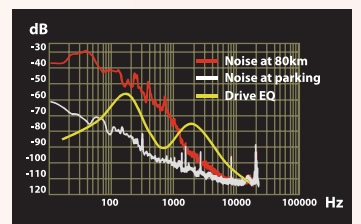

DRIVE EQ

Road noise is the enemy of all audio systems found in vehicles. The inherent frequencies of road noise masks a wide range of the audio

signal found in music, and this is the reason Kenwood engineers developed Drive EQ. Drive EQ boosts specific frequencies in the audio signal to compensate the negative impact of road noise.