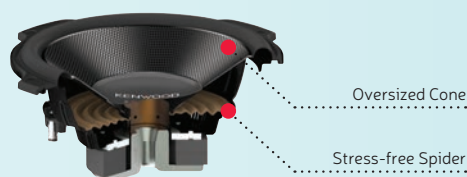

KSC-W1200T
300mm Tube Subwoofer
PEAK POWER 1200w
RMS POWER 200w